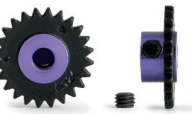

ALFA ROMEO GTA SPARE PARTS

RS300A	Full white body kit
RS301	White body parts set
RS302	Clear parts set (windows + lights)
RS303	Lexan cockpit set
RS304	Aluminum anodized body plate
RS305	Aluminum anodized chassis plate
RS305B	Aluminum anodized junction bar
RS235	Unpainted wheel inserts - ALFA type
RS236	Unpainted wheel inserts - MINILITE type

Professional mechanics

High quality components

YOU CAN FIND ALL THE SPARES AT BRM MODEL CARS 

RS216
Hard front tires
(x4)

RS218 Front/rear
aluminum wheels + M3
screws

RS221
Front axle holders +
screws (x2)

S-410 Ball bearings
3x6mm flanged (x2)

RS210W Guide
9mm depth
wooden tracks
(x2)

RS210 Guide
7mm depth
(x2)

RS210S Guide
steel screws
(x2)

Floating
adjustable
chassis

RS305 Aluminum
anodized chassis plate

RS224
3x46mm steel axles

RS210SP
Guide spring (x2)

RS304 Aluminum anodized
body plate

RS223 Aluminum motor
holders + screws +
photo-etch

RS213 Full set of screws

RS232
9T brass pinion
Ø 5.5mm (x2)

RS227 Nylon with
aluminum hub AW
spur gear
24T - Ø 14mm + M3
screw (x1)