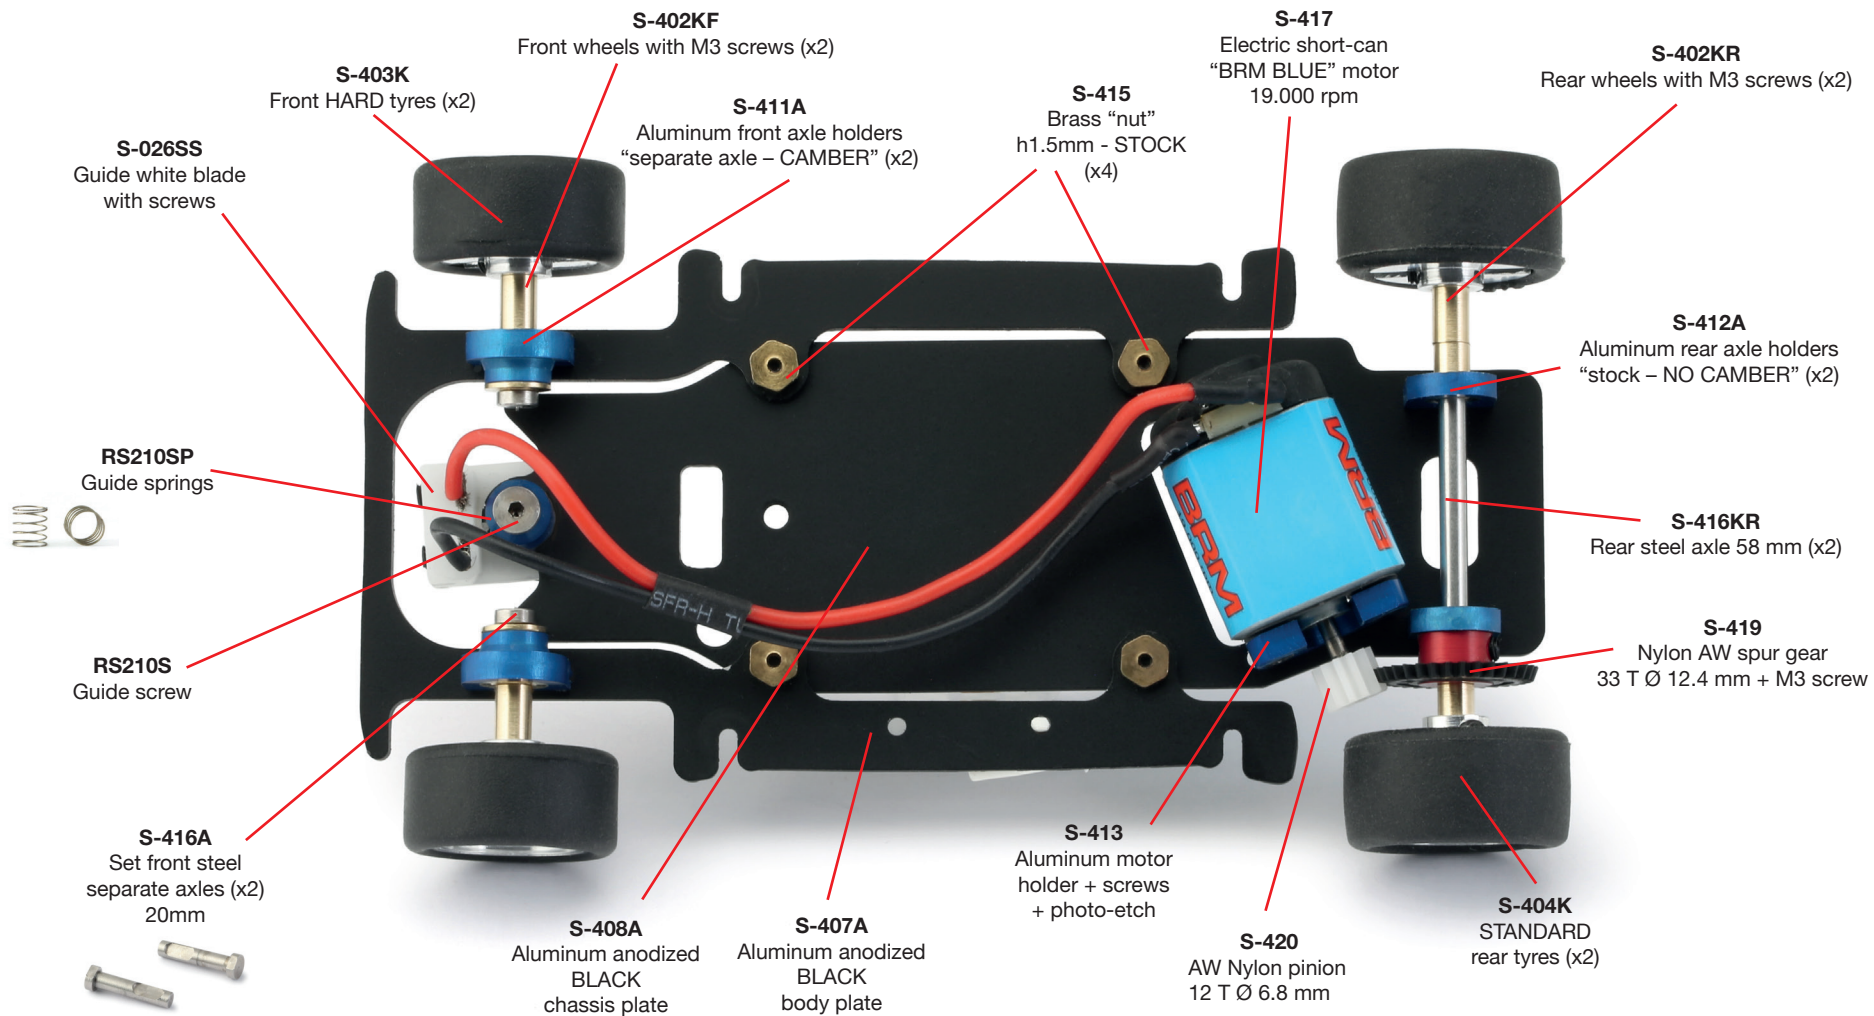

Slot Cars

BRM

BRM111
Alfa GTA 1300 junior #83
Jägermeister - DRM 1972
Rainer Maschke

Alfa
GTA
1300

BRM112
Alfa GTA #69
Hockenheim 1973 restyling
Bernd Fischer

OPTIONAL SPARES AND TIRES

- S-402KS GROUP 2 - Rear wheels + sponge tyres glued (x2)
- S-404KS GROUP 2 - SOFT 22 shore rear tyres (x2)
- S-404KG GROUP 2 - NEW G25 RACING rear tyres (x2)
- S-404KSG GROUP 2 - SUPERSOFT 15 shore rear tyres (x2)
- S-404K-R: GROUP 2 - Rear "RACE" tires 35 shore (x2)
- S-402R2F GROUP 2 - Front "racing type" light wheels + M3 screws (x2)
- S-402R2 GROUP 2 - Rear "racing type" light wheels + M3 screws (x2)
- S-406A ALFA GTA - unpainted wheel inserts (x4)
- S-406AG ALFA GTA - painted wheel inserts – GOLD (x4)
- S-407A ALFA GTA - aluminum anodized BLACK body plate
- S-408A ALFA GTA - aluminum anodized BLACK chassis plate
- S-411AS ALFA GTA - aluminum front axle holders - "STRAIGHT AXLE" (x2)
- S-412AC ALFA GTA - aluminum rear axle holders - "CAMBER" (x2)
- S-415A MINICARS - Brass "nut" H1.0mm - ZERO FLOATING (x4)
- S-415B MINICARS - Brass "nut" H2.0mm - (x4)
- S-415C MINICARS - Brass "nut" H2.5mm - (x4)
- S-415D MINICARS - Brass "nut" H3.0mm - (x4)
- S-419A Ergal AW spur gear 33 T Ø 12.4 + M3 screw (x1)
- S-420S AW Nylon pinion 11T Ø 6.5mm (x2)
- S-421A Screws M2x6 Sink Head for Allen Key 1.3mm (x10)
- S-421C Screws M2x4 Sink Head for Allen Key 1.3mm (x10)
- S-426A ALFA GTA - Rubber mirrors set

FULL WHITE KITS - KIT BIANCHI COMPLETI

- BRM108A ALFA GTA full white kit - preassembled aluminum chassis

WHITE BODY KITS AND PARTS - KIT CARROZZERIA BIANCO

- S-401A ALFA GTA - full white body kit
- S-423A ALFA GTA - rubber windscreen wipers (x2 pairs)
- S-425A ALFA GTA - set front and rear lights